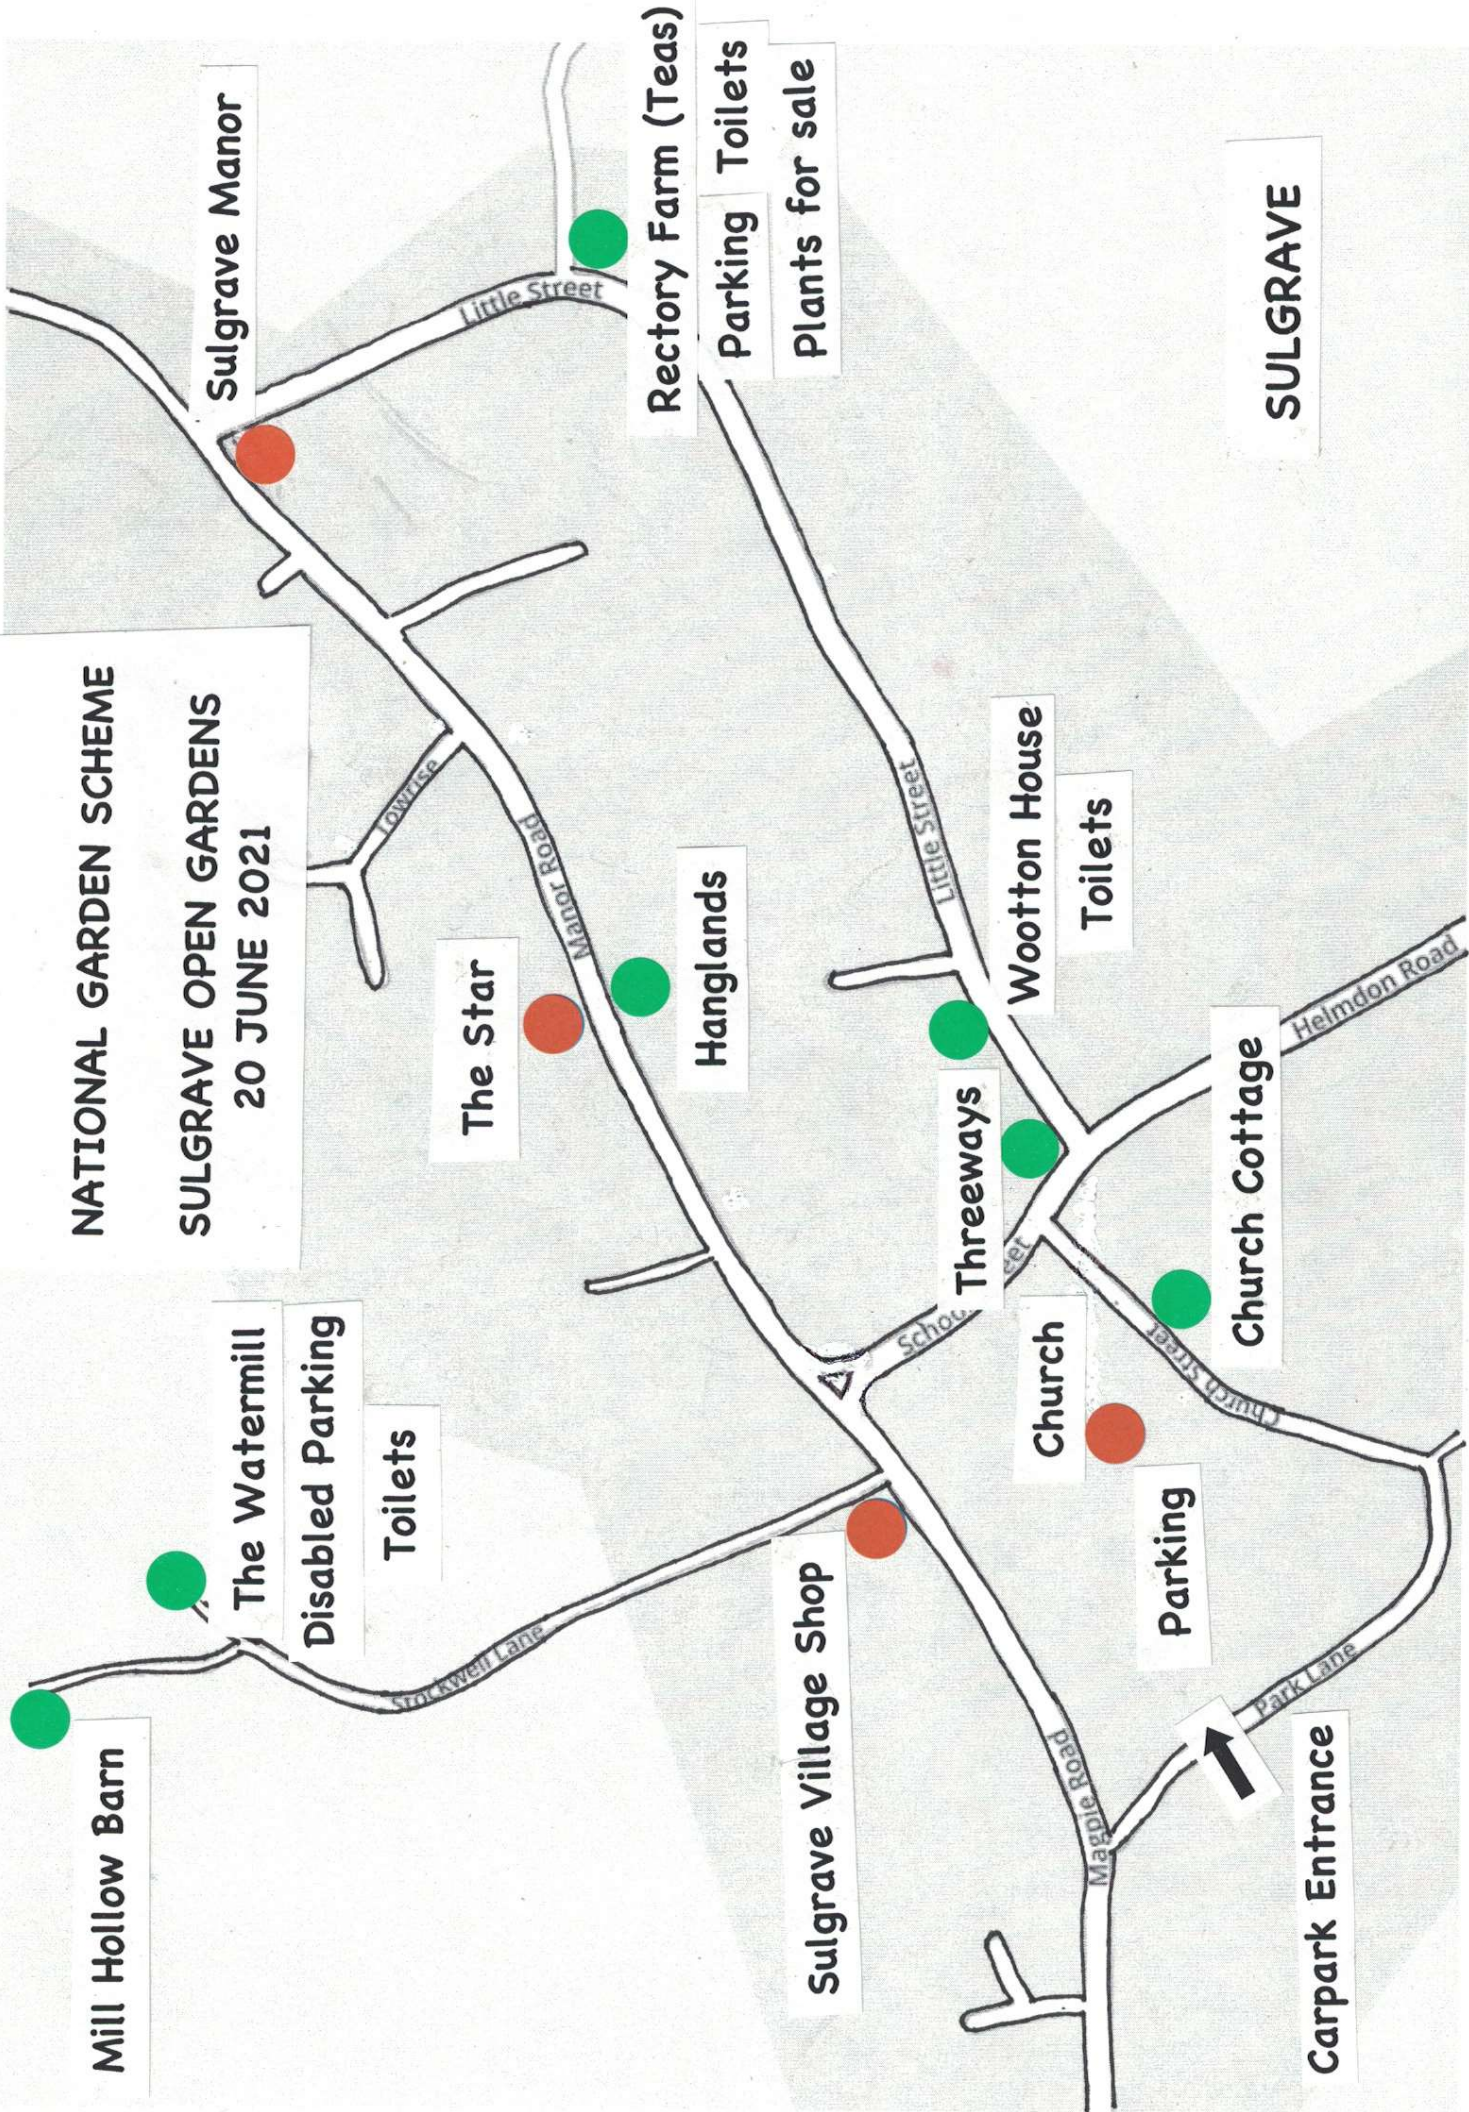

# NATIONAL GARDEN SCHEME

## SULGRAVE OPEN GARDENS 20 JUNE 2021

Mill Hollow Barn

The Watermill

Disabled Parking

Toilets

The Star

Hanglands

Threeways

Church

Wootton House

Toilets

Church Cottage

Parking

Sulgrave Village Shop

Carpark Entrance

Sulgrave Manor

Rectory Farm (Teas)

Parking

Toilets

Plants for sale

SULGRAVE